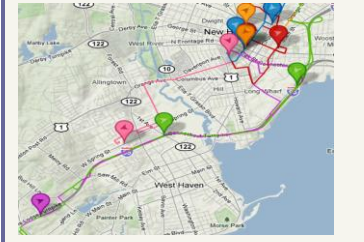

### Telephone Numbers

**SHUTTLE:**

West Campus Security (after 10:00pm)	(203) 737-3111
First Transit Dispatch	(203) 281-5470
Taxi Service Pick-up	(203) 737-3111
Yale Main Security	(203) 432-6330
<b>EMERGENCY: (911)</b>	
University Police	(203) 432-4400
West Campus Security	(203) 737-3111
(used if power goes out)	(203) 479-1414

### Service Information

The Transit Transloc system continuously displays the location of the Yale University shuttles and animates their motion against a detailed map of recognizable University buildings and landmarks.

**From your web browser:**  
<http://yale.transloc.com/>

**From your mobile device:**  
<http://yale.transloc.com/m>

You can get the app by going to the app store on your mobile device.

\*\*\*Note: The Purple and Green Lines depart from West Campus at the Yale School of Nursing, their last stop.