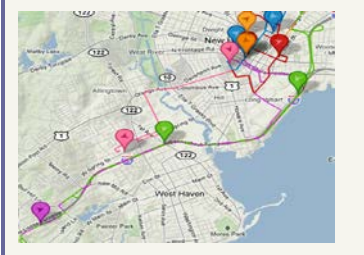

Yale Main Security (203) 432-6330

EMERGENCY: (911)

University Police (203) 432-4400

West Campus Security (203) 737-3111
(used if power goes out) (203) 479-1414

Service Information

The Transit Transloc system continuously displays the location of the Yale University shuttles and animates their motion against a detailed map of recognizable University buildings and landmarks.

From your web browser:
<http://yale.transloc.com/>

From your mobile device:
<http://yale.transloc.com/m>

You can get the app by going to the app store on your mobile device.

Mornings & Afternoons, Monday - Friday